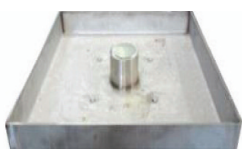

# PUPS FLOORBOX

“Flip Lid” power supply unit model “PUPS FLOORBOX”, for power distribution and other services; totally hidden even in operation. Ideal for situations where space is at a premium.

## PRODUCT SPECIFICATIONS

- Cover in stainless steel, recessed for paving infill to matching surface finish, or closed; cover size 300 x 300mm or 400 x 400mm - depth 500mm.
- Opening facilitated by a pivot partially pulled out from the lid surface, assisted by gas actuator.
- Cover secured in closed position by safety bayonet lock in bronze, with lever lock in stainless steel AISI 304 operated with key (square footprint).
- Operates with the cover closed and with plug inserted (max 1 x 63A) cable exit through a special rubberised door. Internal depth of cover 50mm.
- This unit is ideal for small areas and situations where only a few smaller sockets are required, or space does not permit the installation of a larger unit.

## COVER TYPES

A. Cover to fill stainless steel AISI304 20t load

B. Cover closed stainless steel AISI304 20t load